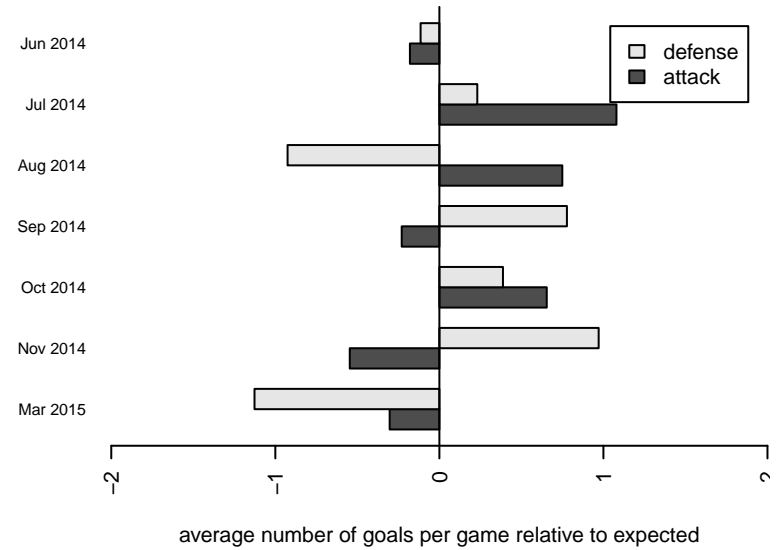

Performance relative to 13 month average