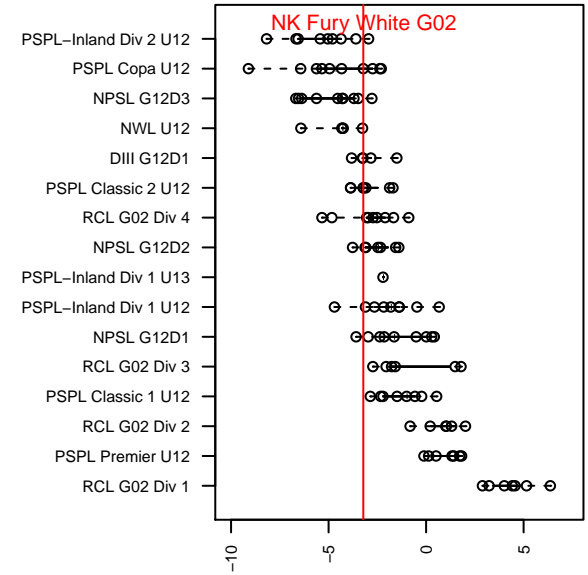

**attack and defense rating
relative to others at age
and all opponents in last 13 months**