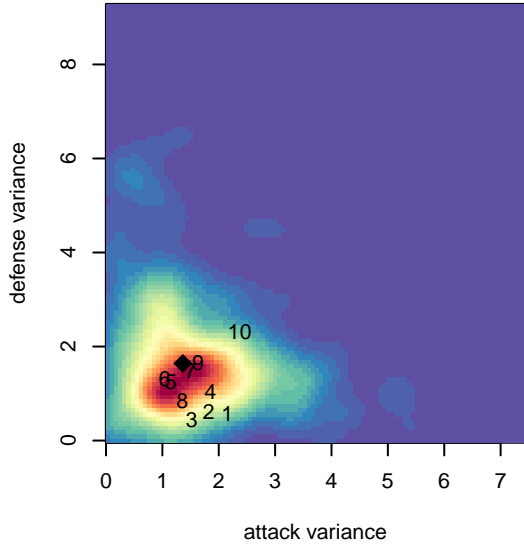

**attack and defense variance (black dot)
relative to other teams
and top 10 in region**