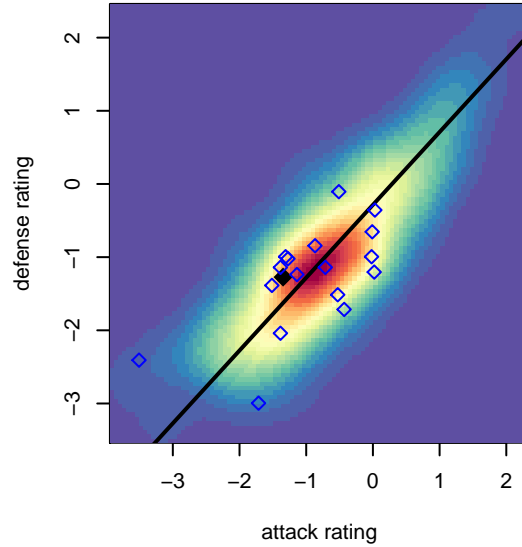

**attack and defense rating
relative to others at age
and all opponents in last 13 months**