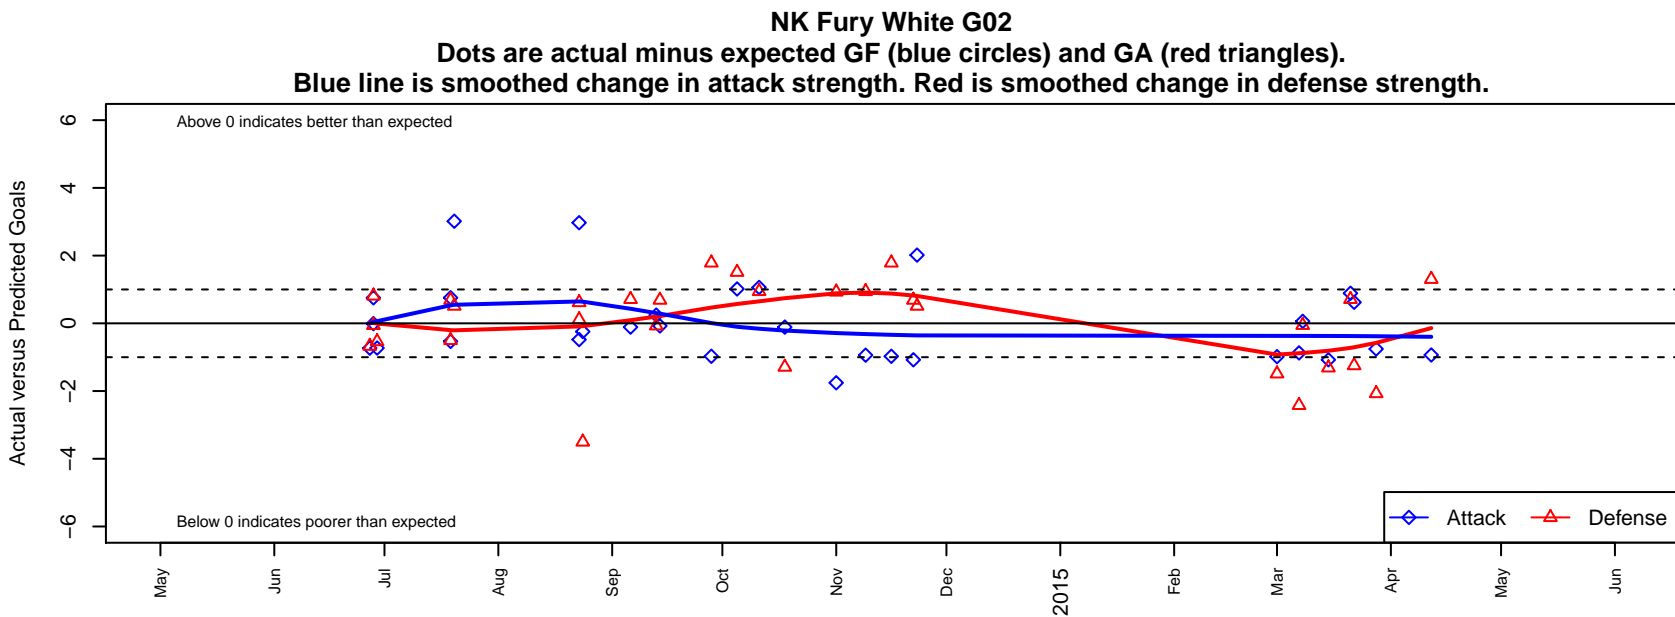

**attack and defense variance (black dot)
relative to other teams
and top 10 in region**

**attack and defense rating
relative to others at age
and all opponents in last 13 months**

NK Fury White G02

North Kitsap SC
Poulsbo, WA
G02 total strength=423
attack=0.26 defense=0.28
fall league = PSPL Classic 2 U12
spr league = Spr PSPL Classic 2 U12

alt names used:
110 NK Fury White
NK Fury White
NK Fury White 02
NK Fury White
NK Fury White

Venues played:
2014 Baker Blast COPA U12
2014 KITG GU12 Red
2014 Island Cup GU12
2014 PSPL Classic 2 U12
2014 Spr PSPL Classic 2 U12