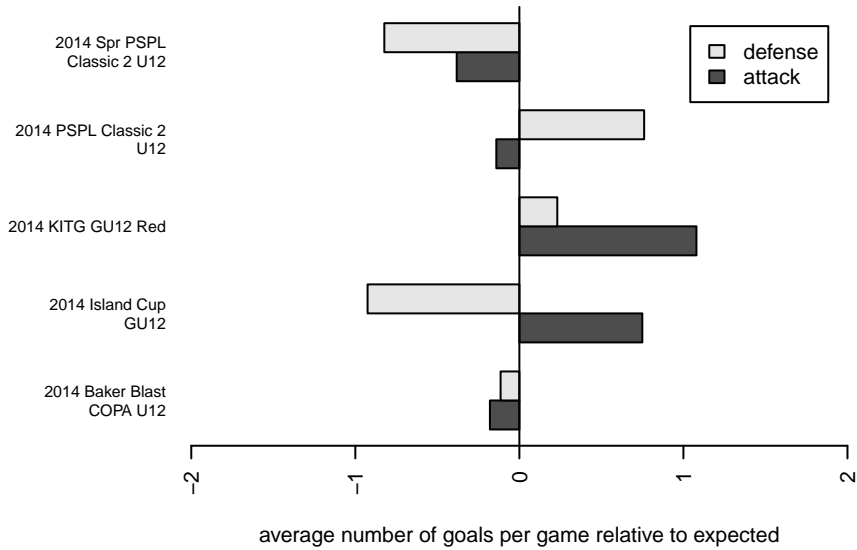

Performance relative to 13 month average